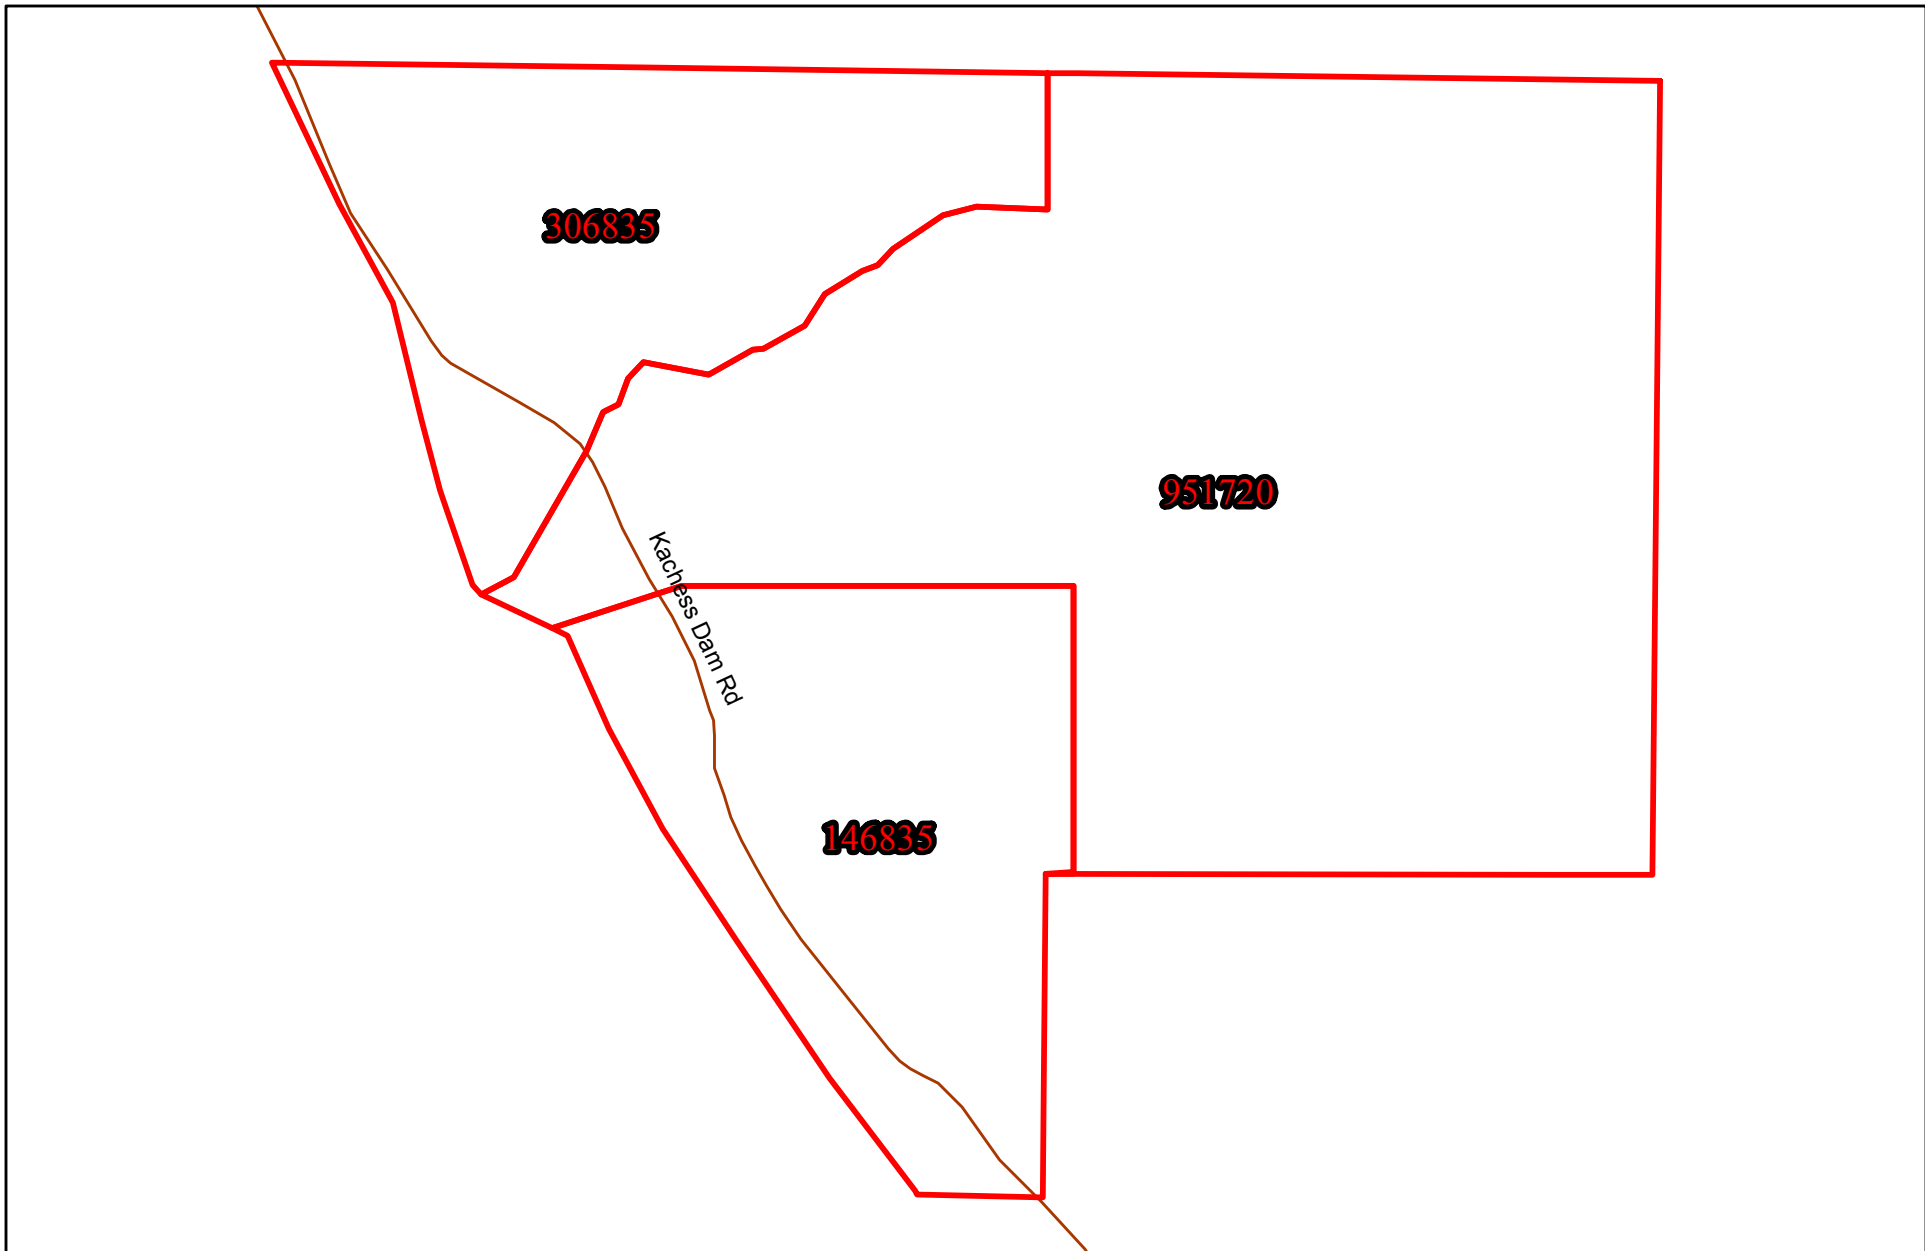

**306835**

**951720**

**146835**

*Kaches Dam Rd*

BL-14-00005  
Murphy

Existing  
Parcels

BL-14-00005  
Murphy

Approximate Proposed  
(Staff Generated)